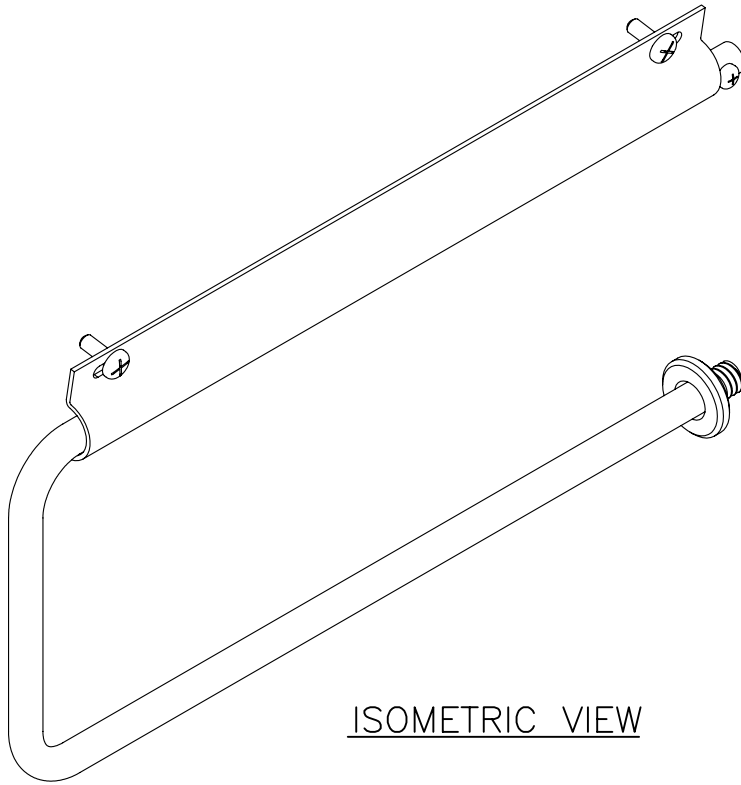

LINE	BBQ LINE
MODEL	TOWEL HOLDER RACK
NUM	

ISOMETRIC VIEW

TITLE
2014 BARBECUE LINE
DOORS & DRAWERS
TOWEL HOLDER RACK

SCALE:

DWG NO.
BBQ088000500

DWG BY
S. LINARES

REVISED

REV. DESCR.