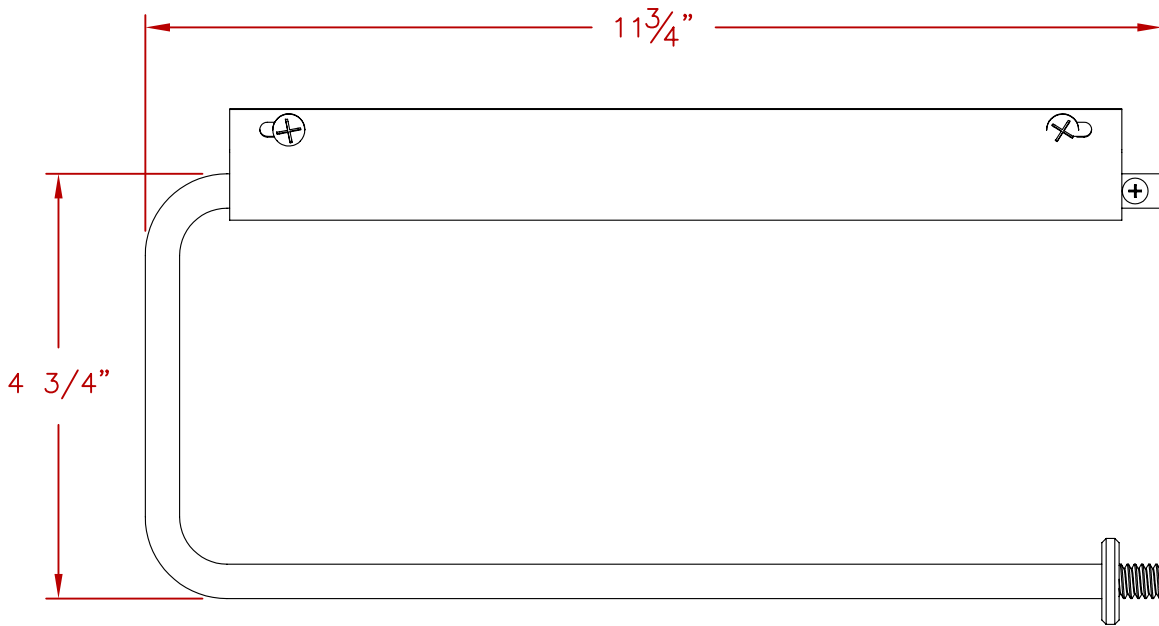

LINE	BBQ LINE
MODEL	TOWEL HOLDER RACK
NUM	

ISOMETRIC VIEW

TITLE
2014 BARBECUE LINE
DOORS & DRAWERS
TOWEL HOLDER RACK

SCALE:

DWG NO.
BBQ088000500

DWG BY
S. LINARES

REVISED

REV. DESCR.